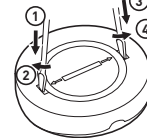

legrand

Pro & Consumer service
BP 30076 - 87002 LIMOGES CEDEX
FRANCE
www.legrand.com

Design and Quality by LEGRAND (France)

RECOMMANDATIONS

2 A - 230 V~ - 460 W maxi

DEMONTAGE

MONTAGE

LE12925AA
© Legrand 2017