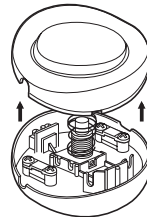

legrand

Pro & Consumer service
BP 30076 - 87002 LIMOGES CEDEX
FRANCE
www.legrand.com

Design and Quality by LEGRAND (France)

RECOMMANDATIONS

2 A - 230 V~ - 460 W maxi

DEMONTAGE

MONTAGE

LE12925AA
© Legrand 2017