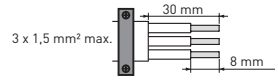

LE13385AA © Legrand 2019

16 A - 230 V~
3680 W

Legrand

0 939 08

legrand

Pro & Consumer Service
BP 30076 - 87002 LIMOGES CEDEX FRANCE
www.legrand.fr
Design and Quality by LEGRAND (France)

2 ans
GARANTIE

Made in China