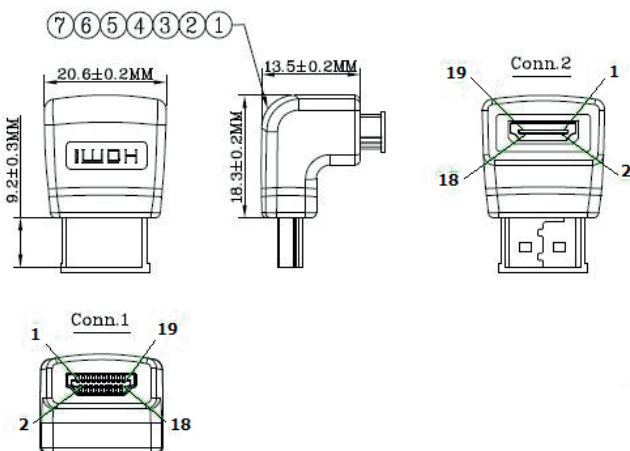

## Adapter HDMI Male to HDMI Female 90°

Cat. No(s): 0 398 57, 0 517 37

### 1. USE

**Adapter for audio/video transmission**  
 Adapter HDMI Male to HDMI Female 90°

### 3. DIMENSIONS