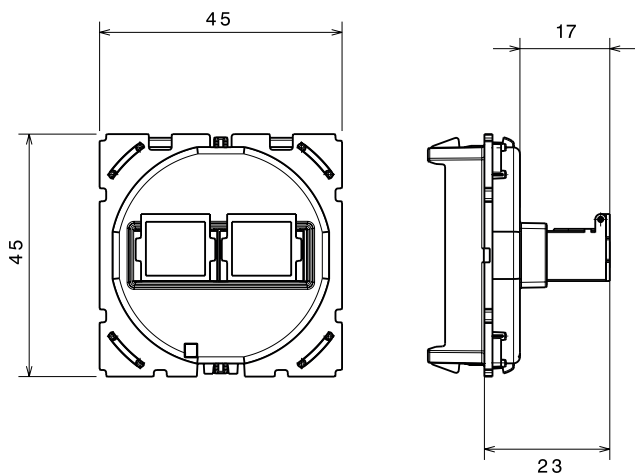

Celiane™**Fibre optic feedthrough sockets**

Réf.(s) : 0 673 95

**1. USE**

Fibre optic 2 Singlemode, SC/APC simplex adapter with shutter.
They are used to connect 2 fibres (fitted with their connectors). They are supplied with protective caps.
Number of modules : 2
Minimum installation depth : 50 mm

2. OVERALL DIMENSIONS**3. TECHNICAL FEATURES****3.1 Features of the connectors**

- SC/APC connector
- Rectangular shape
 - Singlemode APC
 - Insertion loss: 0.2 dB
 - Endurance (500 insertions): increase of 0.2 dB maximum