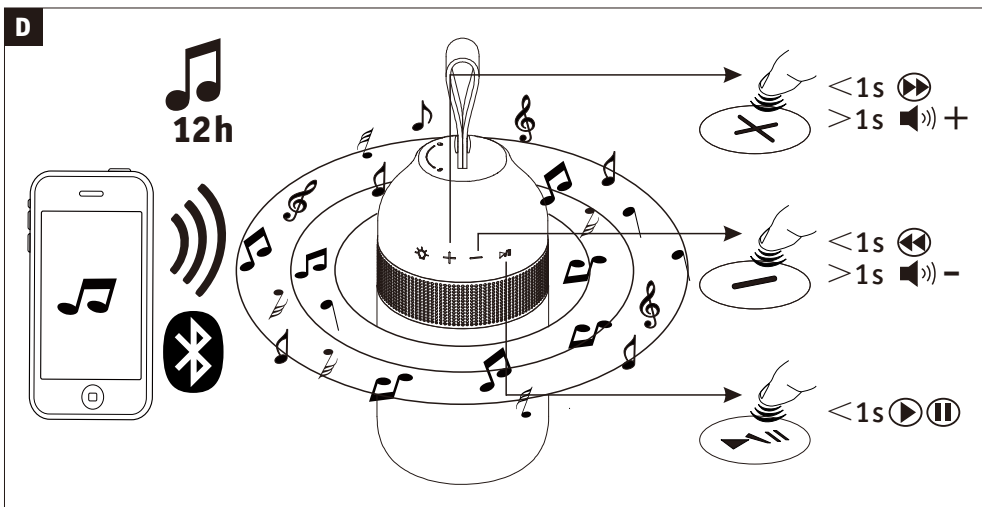

Paulmann

Safety Instructions

1, 2, 10, 12, 16, 34

Info

www.paulmann.com

Paulmann Licht GmbH
Quezinger Feld 2
31832 Springe
Germany

www.paulmann.com

Art.-Nr.: 942.12

(+MA 326) PLI 03/18

IP44

Zugelassen für den Betrieb in allen Ländern der EU / Approved for operating in all European countries

CE: Konform mit / in accordance with / conformément à 2014/30/EU, 2014/53/EU
<http://www.paulmann.com/de/de/b2b-haendler-log-in.html>

2,4 GHz -
2,4835 GHz

NO

doesn't apply for the geographical area within a radius of 20km from the centre on "Ny Alesund"

Funk-Frequenz [2402MHz~2480MHz]
Abgestrahlte Energie [10mW]