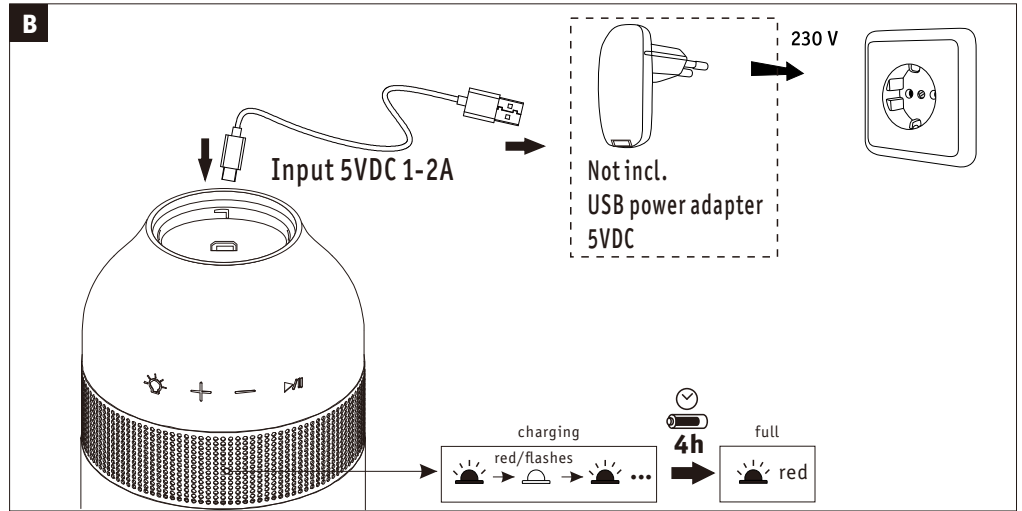

Paulmann

Safety Instructions

1, 2, 10, 12, 16, 34

Info

www.paulmann.com

Paulmann Licht GmbH
Quezinger Feld 2
31832 Springe
Germany

www.paulmann.com

Art.-Nr.: 942.12

(+MA 326) PLI 03/18

IP44

Zugelassen für den Betrieb in allen Ländern der EU / Approved for operating in all European countries

CE: Konform mit / in accordance with / conformément à 2014/30/EU, 2014/53/EU
<http://www.paulmann.com/de/de/b2b-haendler-log-in.html>

2,4 GHz -
2,4835 GHz

NO

doesn't apply for the geographical area within a radius of 20km from the centre on "Ny Alesund"

Funk-Frequenz [2402MHz~2480MHz]
Abgestrahlte Energie [10mW]