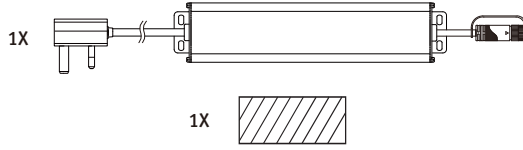

Paulmann

Safety Instructions

1, 2, 3, 4, 5, 6, 10, 11, 13, 14, 19, 22, 23, 24, 25, 26, 33, 34

Info

www.paulmann.com

Paulmann Licht GmbH
Quezinger Feld 2
31832 Springe
Germany

www.paulmann.com

Art.-Nr.: 942.70
942.71
942.72

942.70