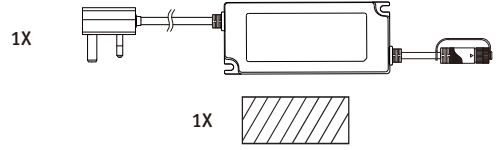

Paulmann

Safety Instructions

1, 2, 3, 4, 5, 6, 10, 11, 13, 14, 19, 22, 23, 24, 25, 26, 33, 34

Info

www.paulmann.com

Paulmann Licht GmbH
Quezinger Feld 2
31832 Springe
Germany

www.paulmann.com

Art.-Nr.: 942.70
942.71
942.72

942.70

942.71

(+MA 326) PMF 06/19

942.72

not incl.

A

Safety Instructions Nr. 5

Safety Instructions Nr. 10,11,13

Power Supply 30W
Art.-Nr.: 942.72

Power Supply 75W
Art.-Nr.: 942.71

Power Supply 150W
Art.-Nr.: 942.70

IP44 **IP67** **Art.-Nr. 939.04**

Tc Ta **min. cm** **max. 50 m**

on off **IN 230V~** **Safety Instructions Nr. 14,22,23,26**

! X 24V-AC LED

! ✓ 24V-DC LED

Power Supply 230V 24V

! Nr. 11 **! X**

Power Supply 230V 24V

! Nr. 11 **! X**

Power Supply 230V 24V

Power Supply 230V 24V