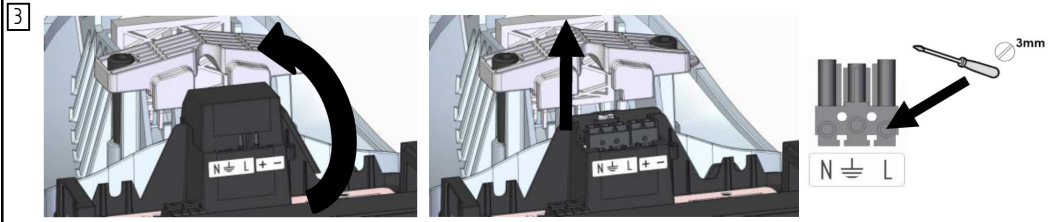

© 2019 Signify Holding.
All rights reserved. This document contains information relating to the product portfolio of Signify which information may be subject to change. No representation or warranty as to the accuracy or completeness of the information included herein is given and any liability for any action in reliance thereon is disclaimed. The information presented in this document is not intended as any commercial offer and does not form part of any quotation or contract. Philips and the Philips Shield Emblem are registered trademarks of Koninklijke Philips N.V.. All other trademarks are owned by Signify Holding or their respective owners.

Signify Holding.
The Netherlands

4413 181 05975
© 01/2019 Signify Holding. All rights reserved
Data subject to change without notice
Printed in Poland
www.philips.com/lighting