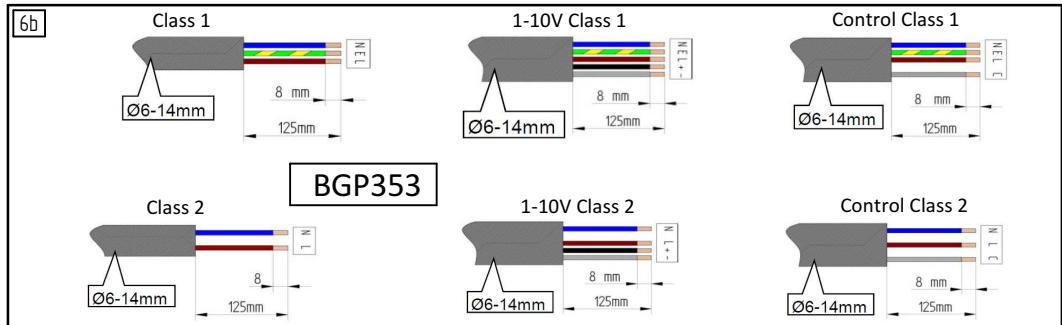

© 2019 Signify Holding.
All rights reserved. This document contains information relating to the product portfolio of Signify which information may be subject to change. No representation or warranty as to the accuracy or completeness of the information included herein is given and any liability for any action in reliance thereon is disclaimed. The information presented in this document is not intended as any commercial offer and does not form part of any quotation or contract. Philips and the Philips Shield Emblem are registered trademarks of Koninklijke Philips N.V.. All other trademarks are owned by Signify Holding or their respective owners.

Signify Holding.
The Netherlands

4413 181 05975
© 01/2019 Signify Holding. All rights reserved
Data subject to change without notice
Printed in Poland
www.philips.com/lighting