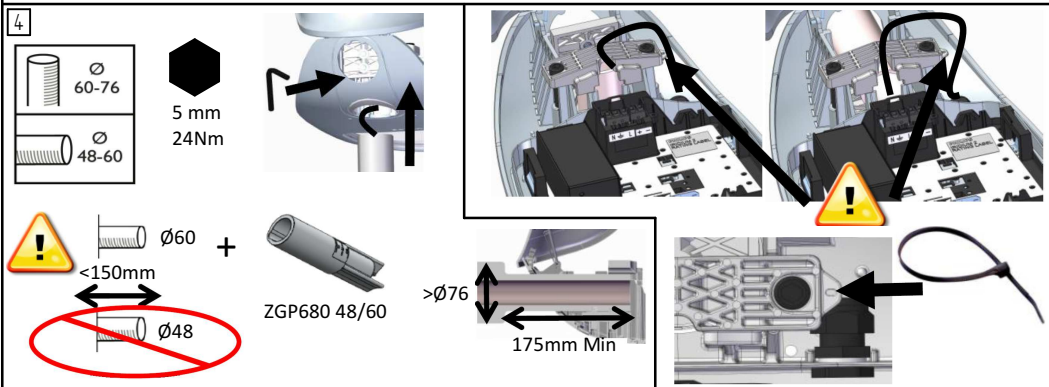

© 2019 Signify Holding.
All rights reserved. This document contains information relating to the product portfolio of Signify which information may be subject to change. No representation or warranty as to the accuracy or completeness of the information included herein is given and any liability for any action in reliance thereon is disclaimed. The information presented in this document is not intended as any commercial offer and does not form part of any quotation or contract. Philips and the Philips Shield Emblem are registered trademarks of Koninklijke Philips N.V.. All other trademarks are owned by Signify Holding or their respective owners.

Signify Holding.
The Netherlands

4413 181 05975
© 01/2019 Signify Holding. All rights reserved
Data subject to change without notice
Printed in Poland
www.philips.com/lighting