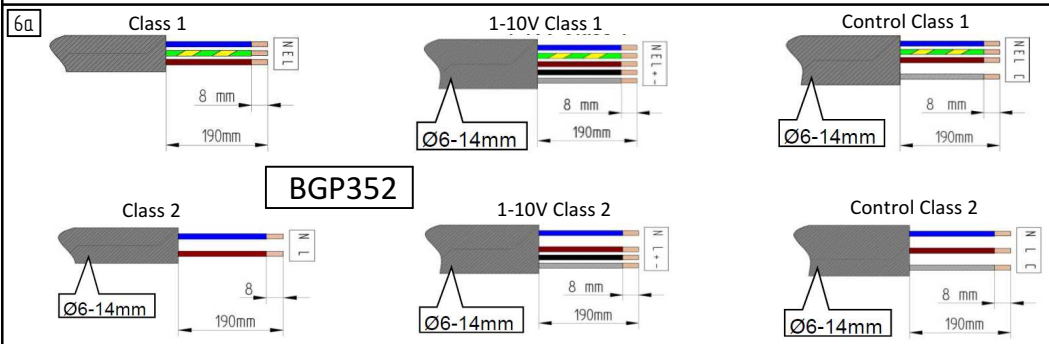

© 2019 Signify Holding.
All rights reserved. This document contains information relating to the product portfolio of Signify which information may be subject to change. No representation or warranty as to the accuracy or completeness of the information included herein is given and any liability for any action in reliance thereon is disclaimed. The information presented in this document is not intended as any commercial offer and does not form part of any quotation or contract. Philips and the Philips Shield Emblem are registered trademarks of Koninklijke Philips N.V.. All other trademarks are owned by Signify Holding or their respective owners.

Signify Holding.
The Netherlands

4413 181 05975
© 01/2019 Signify Holding. All rights reserved
Data subject to change without notice
Printed in Poland
www.philips.com/lighting