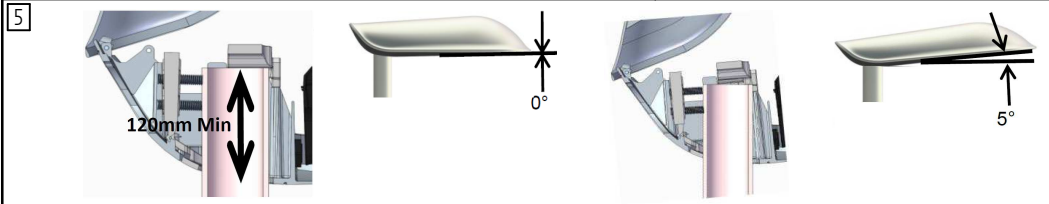

© 2019 Signify Holding.
All rights reserved. This document contains information relating to the product portfolio of Signify which information may be subject to change. No representation or warranty as to the accuracy or completeness of the information included herein is given and any liability for any action in reliance thereon is disclaimed. The information presented in this document is not intended as any commercial offer and does not form part of any quotation or contract. Philips and the Philips Shield Emblem are registered trademarks of Koninklijke Philips N.V.. All other trademarks are owned by Signify Holding or their respective owners.

Signify Holding.
The Netherlands

4413 181 05975
© 01/2019 Signify Holding. All rights reserved
Data subject to change without notice
Printed in Poland
www.philips.com/lighting