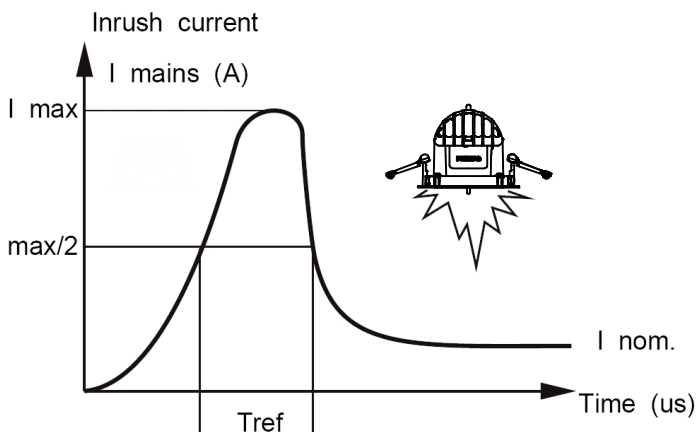

Luminaire must not be covered with any thermally insulating material.

Xtitanium 36W/m 0.3-1.05A 54V 230V (PSU-E)		Xtitanium 36W WH 0.3-1.05A 54V Is (PSE-E)		Xtitanium 36W WH 0.3-1A 54V TD/Is CL (PSD-VLC)		Xtitanium 20W/m 0.15-0.5A 54V 230V (PSU-E)		Xtitanium 20W WH 0.15-0.5A 54V Is (PSE-E)	
Lum. Pack	Inom. (A)	Lum. Pack	Inom. (A)	Lum. Pack	Inom. (A)	Lum. Pack	Inom. (A)	Lum. Pack	Inom. (A)
Imax. (A)	18	Imax. (A)	16	Imax. (A)	20,4	Imax. (A)	18	Imax. (A)	15,8
Tref. (ms)	0,25	Tref. (ms)	0,216	Tref. (ms)	0,195	Tref. (ms)	0,25	Tref. (ms)	0,224
MCB	Max. Products (pcs)*	MCB	Max. Products (pcs)*	MCB	Max. Products (pcs)*	MCB	Max. Products (pcs)*	MCB	Max. Products (pcs)*
B-10A	21	B-10A	22	B-10A	15	B-10A	21	B-10A	22
B-16A	34	B-16A	36	B-16A	24	B-16A	34	B-16A	36
C-10A	35	C-10A	37	C-10A	24	C-10A	35	C-10A	37
C-16A	57	C-16A	61	C-16A	40	C-16A	57	C-16A	61

Xi tanium 20W WH 0.15-0.5A 54V TD/ Is CL (PSD-VLC)			Xtitanium 50W WH 0.7-1.5A 54V TD/Is CL 230V (PSD-VLC)		
Lum. Pack	Inom. (A)		Lum. Pack	Inom. (A)	
Imax. (A)	20,4		Imax. (A)	24,9	
Tref. (ms)	0,195		Tref. (ms)	0,186	
MCB	Max. Products (pcs)*		MCB	Max. Products (pcs)*	
B-10A	15		B-10A	17	
B-16A	24		B-16A	27	
C-10A	24		C-10A	28	
C-16A	40		C-16A	45