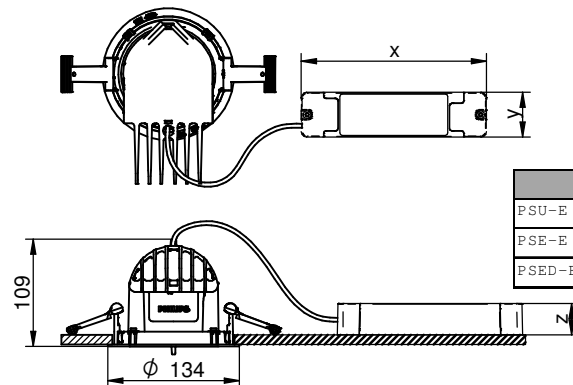

Model	Lumen package	Color Temperature [K]	kg
LED17S		827/830/840/PW930/CRW/CH	1,1
LED19S		FMT/ROSE	1,1
LED20S		827/830/840/PW930	1,1
RS742B			
LED27S		827/830/840/CH/PW930/PC930/FMT/ROSE/FR/CRW	1,1
LED39S		827/830/840/930/CH/FR/PW930	1,1
LED49S		827/830/840/930/PW930	1,1

Product info

	x	y	z
PSU-E	157	47	30
PSE-E	190	46	32
PSED-E	200	74	32

Minimum built-in dimensions

2c

2d

PSU-E 36W

Mains cable

PSU-E 20W

2e

Luminaire must not be covered with any thermally insulating material.

Xtitanium 36W/m 0.3-1.05A 54V 230V (PSU-E)		Xtitanium 36W WH 0.3-1.05A 54V Is (PSE-E)		Xtitanium 36W WH 0.3-1A 54V TD/Is CL (PSD-VLC)		Xtitanium 20W/m 0.15-0.5A 54V 230V (PSU-E)		Xtitanium 20W WH 0.15-0.5A 54V Is (PSE-E)	
Lum. Pack	Inom. (A)	Lum. Pack	Inom. (A)	Lum. Pack	Inom. (A)	Lum. Pack	Inom. (A)	Lum. Pack	Inom. (A)
Imax. (A)	18	Imax. (A)	16	Imax. (A)	20,4	Imax. (A)	18	Imax. (A)	15,8
Tref. (ms)	0,25	Tref. (ms)	0,216	Tref. (ms)	0,195	Tref. (ms)	0,25	Tref. (ms)	0,224
MCB	Max. Products (pcs)*	MCB	Max. Products (pcs)*	MCB	Max. Products (pcs)*	MCB	Max. Products (pcs)*	MCB	Max. Products (pcs)*
B-10A	21	B-10A	22	B-10A	15	B-10A	21	B-10A	22
B-16A	34	B-16A	36	B-16A	24	B-16A	34	B-16A	36
C-10A	35	C-10A	37	C-10A	24	C-10A	35	C-10A	37
C-16A	57	C-16A	61	C-16A	40	C-16A	57	C-16A	61

Xi tanium 20W WH 0.15-0.5A 54V TD/ Is CL (PSD-VLC)			Xtitanium 50W WH 0.7-1.5A 54V TD/Is CL 230V (PSD-VLC)		
Lum. Pack	Inom. (A)		Lum. Pack	Inom. (A)	
Imax. (A)	20,4		Imax. (A)	24,9	
Tref. (ms)	0,195		Tref. (ms)	0,186	
MCB	Max. Products (pcs)*		MCB	Max. Products (pcs)*	
B-10A	15		B-10A	17	
B-16A	24		B-16A	27	
C-10A	24		C-10A	28	
C-16A	40		C-16A	45	