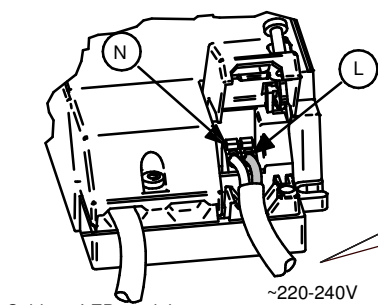

Product info

	x	y	z
PSU-E	157	47	30
PSE-E	190	46	32
PSED-E	200	74	32

Minimum built-in dimensions

2c

2d

PSU-E 36W

Mains cable

PSU-E 20W