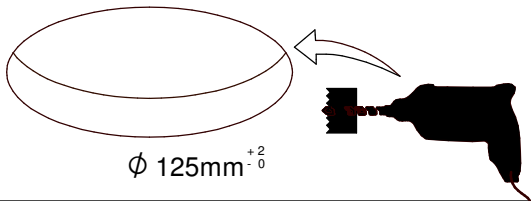

Minimum built-in dimensions