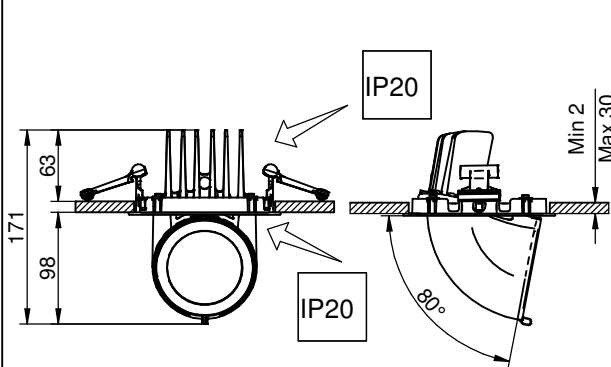

Product info

	x	y	z
PSU-E	157	47	30
PSE-E	190	46	32
PSED-E	200	74	32

Minimum built-in dimensions

2c

2d

PSU-E 36W

Mains cable

PSU-E 20W