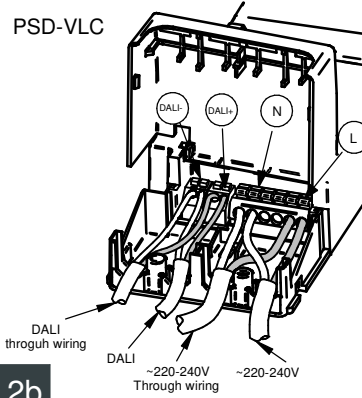

Product info

	x	y	z
PSU-E	157	47	30
PSE-E	190	46	32
PSED-E	200	74	32

Minimum built-in dimensions

2c

2d

PSU-E 36W

Mains cable

PSU-E 20W

2e

Luminaire must not be covered with any thermally insulating material.

Xtitanium 36W/m 0.3-1.05A 54V 230V (PSU-E)		Xtitanium 36W WH 0.3-1.05A 54V Is (PSE-E)		Xtitanium 36W WH 0.3-1A 54V TD/Is CL (PSD-VLC)		Xtitanium 20W/m 0.15-0.5A 54V 230V (PSU-E)		Xtitanium 20W WH 0.15-0.5A 54V Is (PSE-E)	
Lum. Pack	Inom. (A)	Lum. Pack	Inom. (A)	Lum. Pack	Inom. (A)	Lum. Pack	Inom. (A)	Lum. Pack	Inom. (A)
Imax. (A)	18	Imax. (A)	16	Imax. (A)	20,4	Imax. (A)	18	Imax. (A)	15,8
Tref. (ms)	0,25	Tref. (ms)	0,216	Tref. (ms)	0,195	Tref. (ms)	0,25	Tref. (ms)	0,224
MCB	Max. Products (pcs)*	MCB	Max. Products (pcs)*	MCB	Max. Products (pcs)*	MCB	Max. Products (pcs)*	MCB	Max. Products (pcs)*
B-10A	21	B-10A	22	B-10A	15	B-10A	21	B-10A	22
B-16A	34	B-16A	36	B-16A	24	B-16A	34	B-16A	36
C-10A	35	C-10A	37	C-10A	24	C-10A	35	C-10A	37
C-16A	57	C-16A	61	C-16A	40	C-16A	57	C-16A	61

Xi tanium 20W WH 0.15-0.5A 54V TD/ Is CL (PSD-VLC)			Xtitanium 50W WH 0.7-1.5A 54V TD/Is CL 230V (PSD-VLC)		
Lum. Pack	Inom. (A)		Lum. Pack	Inom. (A)	
Imax. (A)	20,4		Imax. (A)	24,9	
Tref. (ms)	0,195		Tref. (ms)	0,186	
MCB	Max. Products (pcs)*		MCB	Max. Products (pcs)*	
B-10A	15		B-10A	17	
B-16A	24		B-16A	27	
C-10A	24		C-10A	28	
C-16A	40		C-16A	45	