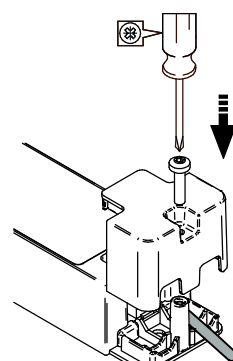

Minimum built-in dimensions