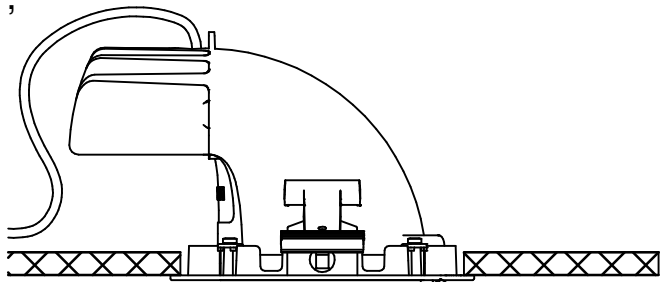

2e

Luminaire must not be covered with any thermally insulating material.

Xtitanium 36W/m 0.3-1.05A 54V 230V (PSU-E)		Xtitanium 36W WH 0.3-1.05A 54V Is (PSE-E)		Xtitanium 36W WH 0.3-1A 54V TD/Is CL (PSD-VLC)		Xtitanium 20W/m 0.15-0.5A 54V 230V (PSU-E)		Xtitanium 20W WH 0.15-0.5A 54V Is (PSE-E)	
Lum. Pack	Inom. (A)	Lum. Pack	Inom. (A)	Lum. Pack	Inom. (A)	Lum. Pack	Inom. (A)	Lum. Pack	Inom. (A)
Imax. (A)	18	Imax. (A)	16	Imax. (A)	20,4	Imax. (A)	18	Imax. (A)	15,8
Tref. (ms)	0,25	Tref. (ms)	0,216	Tref. (ms)	0,195	Tref. (ms)	0,25	Tref. (ms)	0,224
MCB	Max. Products (pcs)*	MCB	Max. Products (pcs)*	MCB	Max. Products (pcs)*	MCB	Max. Products (pcs)*	MCB	Max. Products (pcs)*
B-10A	21	B-10A	22	B-10A	15	B-10A	21	B-10A	22
B-16A	34	B-16A	36	B-16A	24	B-16A	34	B-16A	36
C-10A	35	C-10A	37	C-10A	24	C-10A	35	C-10A	37
C-16A	57	C-16A	61	C-16A	40	C-16A	57	C-16A	61

Proper operation of luminaire's tilting

1,

2, Open the housing
by tilting your finger

3, Hold against the rim
when opening

© 2018 Signify Holding.

All rights reserved. This document contains information relating to the product portfolio of Signify which information may be subject to change. No representation or warranty as to the accuracy or completeness of the information included herein is given and any liability for any action in reliance thereon is disclaimed. The information presented in this document is not intended as any commercial offer and does not form part of any quotation or contract. Philips and the Philips Shield Emblem are registered trademarks of Koninklijke Philips N.V.. All other trademarks are owned by Signify Holding or their respective owners.