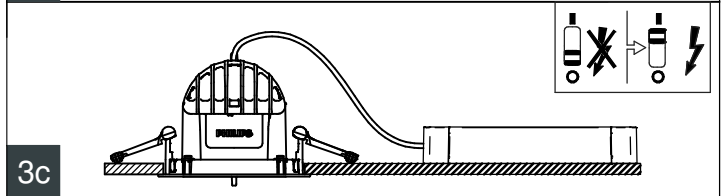

2e

Luminaire must not be covered with any thermally insulating material.

Xtitanium 36W/m 0.3-1.05A 54V 230V (PSU-E)		Xtitanium 36W WH 0.3-1.05A 54V Is (PSE-E)		Xtitanium 36W WH 0.3-1A 54V TD/Is CL (PSD-VLC)		Xtitanium 20W/m 0.15-0.5A 54V 230V (PSU-E)		Xtitanium 20W WH 0.15-0.5A 54V Is (PSE-E)	
Lum. Pack	Inom. (A)	Lum. Pack	Inom. (A)	Lum. Pack	Inom. (A)	Lum. Pack	Inom. (A)	Lum. Pack	Inom. (A)
Imax. (A)	18	Imax. (A)	16	Imax. (A)	20,4	Imax. (A)	18	Imax. (A)	15,8
Tref. (ms)	0,25	Tref. (ms)	0,216	Tref. (ms)	0,195	Tref. (ms)	0,25	Tref. (ms)	0,224
MCB	Max. Products (pcs)*	MCB	Max. Products (pcs)*	MCB	Max. Products (pcs)*	MCB	Max. Products (pcs)*	MCB	Max. Products (pcs)*
B-10A	21	B-10A	22	B-10A	15	B-10A	21	B-10A	22
B-16A	34	B-16A	36	B-16A	24	B-16A	34	B-16A	36
C-10A	35	C-10A	37	C-10A	24	C-10A	35	C-10A	37
C-16A	57	C-16A	61	C-16A	40	C-16A	57	C-16A	61