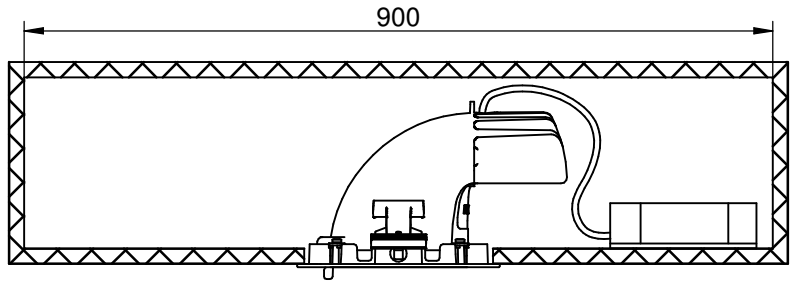

Minimum built-in dimensions