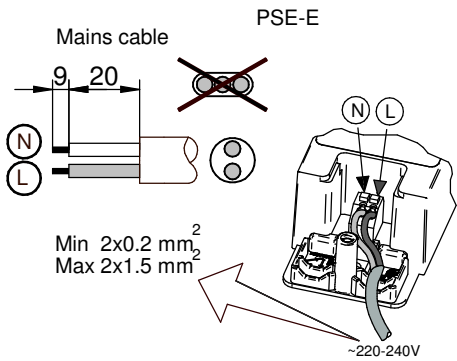

Product info

	x	y	z
PSU-E	157	47	30
PSE-E	190	46	32
PSED-E	200	74	32

Minimum built-in dimensions

2c

2d

PSU-E 36W

Mains cable

PSU-E 20W

2e

Luminaire must not be covered with any thermally insulating material.

Xtitanium 36W/m 0.3-1.05A 54V 230V (PSU-E)		Xtitanium 36W WH 0.3-1.05A 54V Is (PSE-E)		Xtitanium 36W WH 0.3-1A 54V TD/Is CL (PSD-VLC)		Xtitanium 20W/m 0.15-0.5A 54V 230V (PSU-E)		Xtitanium 20W WH 0.15-0.5A 54V Is (PSE-E)	
Lum. Pack	Inom. (A)	Lum. Pack	Inom. (A)	Lum. Pack	Inom. (A)	Lum. Pack	Inom. (A)	Lum. Pack	Inom. (A)
Imax. (A)	18	Imax. (A)	16	Imax. (A)	20,4	Imax. (A)	18	Imax. (A)	15,8
Tref. (ms)	0,25	Tref. (ms)	0,216	Tref. (ms)	0,195	Tref. (ms)	0,25	Tref. (ms)	0,224
MCB	Max. Products (pcs)*	MCB	Max. Products (pcs)*	MCB	Max. Products (pcs)*	MCB	Max. Products (pcs)*	MCB	Max. Products (pcs)*
B-10A	21	B-10A	22	B-10A	15	B-10A	21	B-10A	22
B-16A	34	B-16A	36	B-16A	24	B-16A	34	B-16A	36
C-10A	35	C-10A	37	C-10A	24	C-10A	35	C-10A	37
C-16A	57	C-16A	61	C-16A	40	C-16A	57	C-16A	61

Xi tanium 20W WH 0.15-0.5A 54V TD/ Is CL (PSD-VLC)			Xtitanium 50W WH 0.7-1.5A 54V TD/Is CL 230V (PSD-VLC)		
Lum. Pack	Inom. (A)		Lum. Pack	Inom. (A)	
Imax. (A)	20,4		Imax. (A)	24,9	
Tref. (ms)	0,195		Tref. (ms)	0,186	
MCB	Max. Products (pcs)*		MCB	Max. Products (pcs)*	
B-10A	15		B-10A	17	
B-16A	24		B-16A	27	
C-10A	24		C-10A	28	
C-16A	40		C-16A	45	