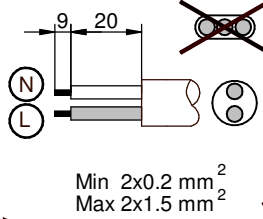

Product info

	x	y	z
PSU-E	157	47	30
PSE-E	190	46	32
PSED-E	200	74	32

Minimum built-in dimensions

2c

2d

PSU-E 36W

Mains cable

PSU-E 20W

2e

Luminaire must not be covered with any thermally insulating material.

Xtitanium 36W/m 0.3-1.05A 54V 230V (PSU-E)		Xtitanium 36W WH 0.3-1.05A 54V Is (PSE-E)		Xtitanium 36W WH 0.3-1A 54V TD/Is CL (PSD-VLC)		Xtitanium 20W/m 0.15-0.5A 54V 230V (PSU-E)		Xtitanium 20W WH 0.15-0.5A 54V Is (PSE-E)	
Lum. Pack	Inom. (A)	Lum. Pack	Inom. (A)	Lum. Pack	Inom. (A)	Lum. Pack	Inom. (A)	Lum. Pack	Inom. (A)
Imax. (A)	18	Imax. (A)	16	Imax. (A)	20,4	Imax. (A)	18	Imax. (A)	15,8
Tref. (ms)	0,25	Tref. (ms)	0,216	Tref. (ms)	0,195	Tref. (ms)	0,25	Tref. (ms)	0,224
MCB	Max. Products (pcs)*	MCB	Max. Products (pcs)*	MCB	Max. Products (pcs)*	MCB	Max. Products (pcs)*	MCB	Max. Products (pcs)*
B-10A	21	B-10A	22	B-10A	15	B-10A	21	B-10A	22
B-16A	34	B-16A	36	B-16A	24	B-16A	34	B-16A	36
C-10A	35	C-10A	37	C-10A	24	C-10A	35	C-10A	37
C-16A	57	C-16A	61	C-16A	40	C-16A	57	C-16A	61

Xi tanium 20W WH 0.15-0.5A 54V TD/ Is CL (PSD-VLC)			Xtitanium 50W WH 0.7-1.5A 54V TD/Is CL 230V (PSD-VLC)		
Lum. Pack	Inom. (A)		Lum. Pack	Inom. (A)	
Imax. (A)	20,4		Imax. (A)	24,9	
Tref. (ms)	0,195		Tref. (ms)	0,186	
MCB	Max. Products (pcs)*		MCB	Max. Products (pcs)*	
B-10A	15		B-10A	17	
B-16A	24		B-16A	27	
C-10A	24		C-10A	28	
C-16A	40		C-16A	45	