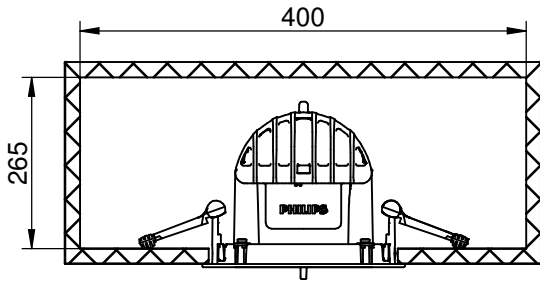

Minimum built-in dimensions