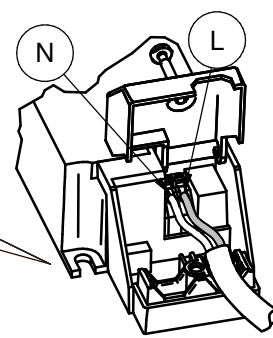

2e

Luminaire must not be covered with any thermally insulating material.

Xtitanium 36W/m 0.3-1.05A 54V 230V (PSU-E)		Xtitanium 36W WH 0.3-1.05A 54V Is (PSE-E)		Xtitanium 36W WH 0.3-1A 54V TD/Is CL (PSD-VLC)		Xtitanium 20W/m 0.15-0.5A 54V 230V (PSU-E)		Xtitanium 20W WH 0.15-0.5A 54V Is (PSE-E)	
Lum. Pack	Inom. (A)	Lum. Pack	Inom. (A)	Lum. Pack	Inom. (A)	Lum. Pack	Inom. (A)	Lum. Pack	Inom. (A)
Imax. (A)	18	Imax. (A)	16	Imax. (A)	20,4	Imax. (A)	18	Imax. (A)	15,8
Tref. (ms)	0,25	Tref. (ms)	0,216	Tref. (ms)	0,195	Tref. (ms)	0,25	Tref. (ms)	0,224
MCB	Max. Products (pcs)*	MCB	Max. Products (pcs)*	MCB	Max. Products (pcs)*	MCB	Max. Products (pcs)*	MCB	Max. Products (pcs)*
B-10A	21	B-10A	22	B-10A	15	B-10A	21	B-10A	22
B-16A	34	B-16A	36	B-16A	24	B-16A	34	B-16A	36
C-10A	35	C-10A	37	C-10A	24	C-10A	35	C-10A	37
C-16A	57	C-16A	61	C-16A	40	C-16A	57	C-16A	61