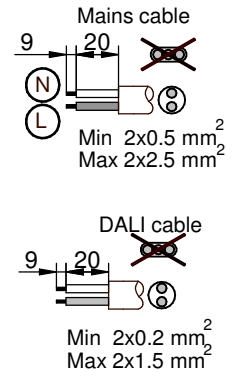

Model	Lumen package	Color Temperature [K]	kg
LED17S		827/830/840/PW930/CRW/CH	1,1
LED19S		FMT/ROSE	1,1
LED20S		827/830/840/PW930	1,1
RS742B			
LED27S		827/830/840/CH/PW930/PC930/FMT/ROSE/FR/CRW	1,1
LED39S		827/830/840/930/CH/FR/PW930	1,1
LED49S		827/830/840/930/PW930	1,1

Product info

	x	y	z
PSU-E	157	47	30
PSE-E	190	46	32
PSED-E	200	74	32

Minimum built-in dimensions

2c

2d

PSU-E 36W

Mains cable

PSU-E 20W

2e

Luminaire must not be covered with any thermally insulating material.

Xtitanium 36W/m 0.3-1.05A 54V 230V (PSU-E)		Xtitanium 36W WH 0.3-1.05A 54V Is (PSE-E)		Xtitanium 36W WH 0.3-1A 54V TD/Is CL (PSD-VLC)		Xtitanium 20W/m 0.15-0.5A 54V 230V (PSU-E)		Xtitanium 20W WH 0.15-0.5A 54V Is (PSE-E)	
Lum. Pack	Inom. (A)	Lum. Pack	Inom. (A)	Lum. Pack	Inom. (A)	Lum. Pack	Inom. (A)	Lum. Pack	Inom. (A)
Imax. (A)	18	Imax. (A)	16	Imax. (A)	20,4	Imax. (A)	18	Imax. (A)	15,8
Tref. (ms)	0,25	Tref. (ms)	0,216	Tref. (ms)	0,195	Tref. (ms)	0,25	Tref. (ms)	0,224
MCB	Max. Products (pcs)*	MCB	Max. Products (pcs)*	MCB	Max. Products (pcs)*	MCB	Max. Products (pcs)*	MCB	Max. Products (pcs)*
B-10A	21	B-10A	22	B-10A	15	B-10A	21	B-10A	22
B-16A	34	B-16A	36	B-16A	24	B-16A	34	B-16A	36
C-10A	35	C-10A	37	C-10A	24	C-10A	35	C-10A	37
C-16A	57	C-16A	61	C-16A	40	C-16A	57	C-16A	61

Xi tanium 20W WH 0.15-0.5A 54V TD/ Is CL (PSD-VLC)			Xtitanium 50W WH 0.7-1.5A 54V TD/Is CL 230V (PSD-VLC)		
Lum. Pack	Inom. (A)		Lum. Pack	Inom. (A)	
Imax. (A)	20,4		Imax. (A)	24,9	
Tref. (ms)	0,195		Tref. (ms)	0,186	
MCB	Max. Products (pcs)*		MCB	Max. Products (pcs)*	
B-10A	15		B-10A	17	
B-16A	24		B-16A	27	
C-10A	24		C-10A	28	
C-16A	40		C-16A	45	