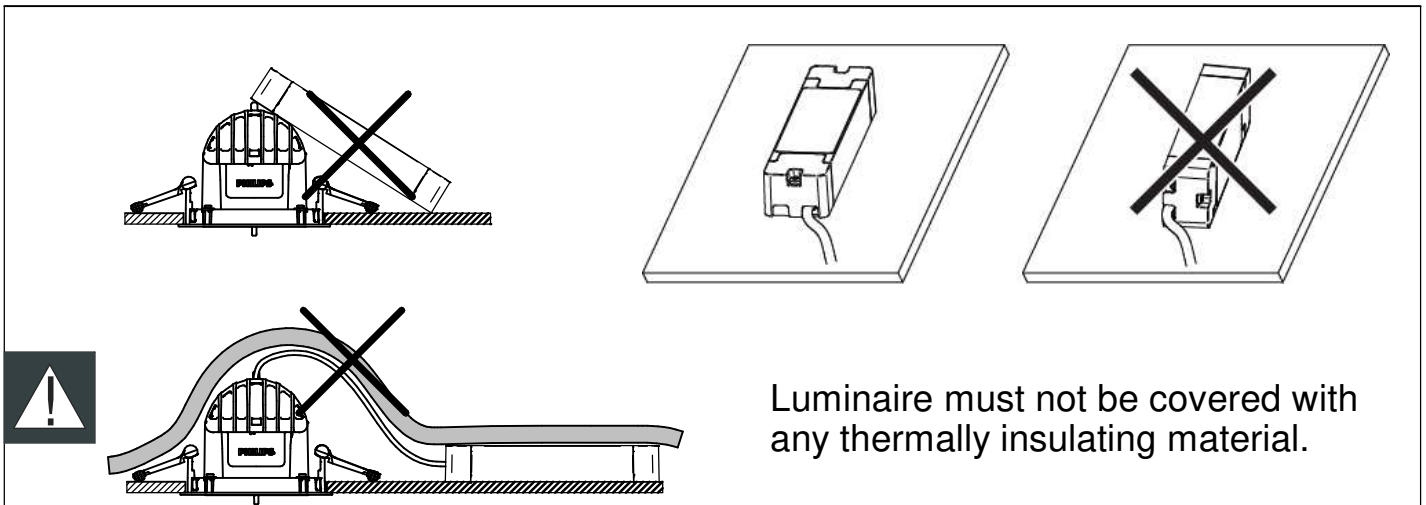

Luminaire must not be covered with any thermally insulating material.

Xtitanium 36W/m 0.3-1.05A 54V 230V (PSU-E)		Xtitanium 36W WH 0.3-1.05A 54V Is (PSE-E)		Xtitanium 36W WH 0.3-1A 54V TD/Is CL (PSD-VLC)		Xtitanium 20W/m 0.15-0.5A 54V 230V (PSU-E)		Xtitanium 20W WH 0.15-0.5A 54V Is (PSE-E)	
Lum. Pack	Inom. (A)	Lum. Pack	Inom. (A)	Lum. Pack	Inom. (A)	Lum. Pack	Inom. (A)	Lum. Pack	Inom. (A)
Imax. (A)	18	Imax. (A)	16	Imax. (A)	20,4	Imax. (A)	18	Imax. (A)	15,8
Tref. (ms)	0,25	Tref. (ms)	0,216	Tref. (ms)	0,195	Tref. (ms)	0,25	Tref. (ms)	0,224
MCB	Max. Products (pcs)*	MCB	Max. Products (pcs)*	MCB	Max. Products (pcs)*	MCB	Max. Products (pcs)*	MCB	Max. Products (pcs)*
B-10A	21	B-10A	22	B-10A	15	B-10A	21	B-10A	22
B-16A	34	B-16A	36	B-16A	24	B-16A	34	B-16A	36
C-10A	35	C-10A	37	C-10A	24	C-10A	35	C-10A	37
C-16A	57	C-16A	61	C-16A	40	C-16A	57	C-16A	61

Xi tanium 20W WH 0.15-0.5A 54V TD/ Is CL (PSD-VLC)			Xtitanium 50W WH 0.7-1.5A 54V TD/Is CL 230V (PSD-VLC)		
Lum. Pack	Inom. (A)		Lum. Pack	Inom. (A)	
Imax. (A)	20,4		Imax. (A)	24,9	
Tref. (ms)	0,195		Tref. (ms)	0,186	
MCB	Max. Products (pcs)*		MCB	Max. Products (pcs)*	
B-10A	15		B-10A	17	
B-16A	24		B-16A	27	
C-10A	24		C-10A	28	
C-16A	40		C-16A	45