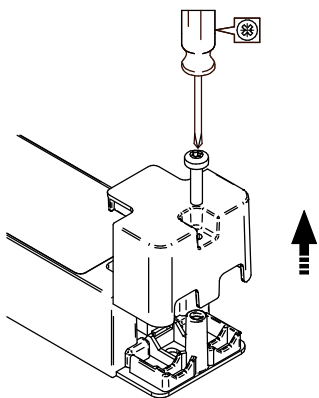

Minimum built-in dimensions