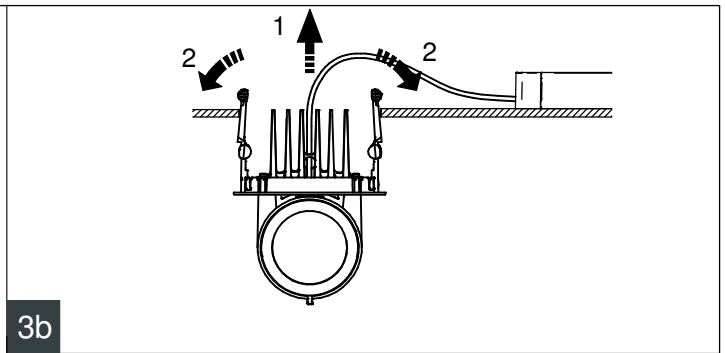

2e

Luminaire must not be covered with any thermally insulating material.

Xtitanium 36W/m 0.3-1.05A 54V 230V (PSU-E)		Xtitanium 36W WH 0.3-1.05A 54V Is (PSE-E)		Xtitanium 36W WH 0.3-1A 54V TD/Is CL (PSD-VLC)		Xtitanium 20W/m 0.15-0.5A 54V 230V (PSU-E)		Xtitanium 20W WH 0.15-0.5A 54V Is (PSE-E)	
Lum. Pack	Inom. (A)	Lum. Pack	Inom. (A)	Lum. Pack	Inom. (A)	Lum. Pack	Inom. (A)	Lum. Pack	Inom. (A)
Imax. (A)	18	Imax. (A)	16	Imax. (A)	20,4	Imax. (A)	18	Imax. (A)	15,8
Tref. (ms)	0,25	Tref. (ms)	0,216	Tref. (ms)	0,195	Tref. (ms)	0,25	Tref. (ms)	0,224
MCB	Max. Products (pcs)*	MCB	Max. Products (pcs)*	MCB	Max. Products (pcs)*	MCB	Max. Products (pcs)*	MCB	Max. Products (pcs)*
B-10A	21	B-10A	22	B-10A	15	B-10A	21	B-10A	22
B-16A	34	B-16A	36	B-16A	24	B-16A	34	B-16A	36
C-10A	35	C-10A	37	C-10A	24	C-10A	35	C-10A	37
C-16A	57	C-16A	61	C-16A	40	C-16A	57	C-16A	61