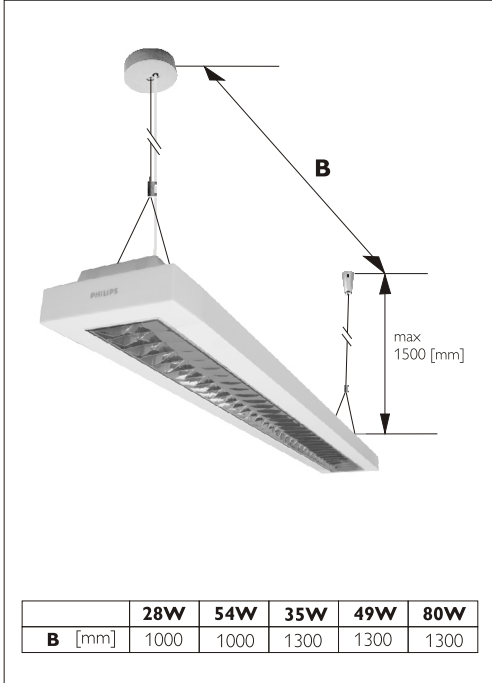

Montážní návod

Montagevoorschrift

Montážny návod

12NC 4427 100 65580 ZCS260

Version date: 08/08

Data subject to change without notice

Printed in Poland

[www.philip.com/lighting](http://www.philip.com/lighting)