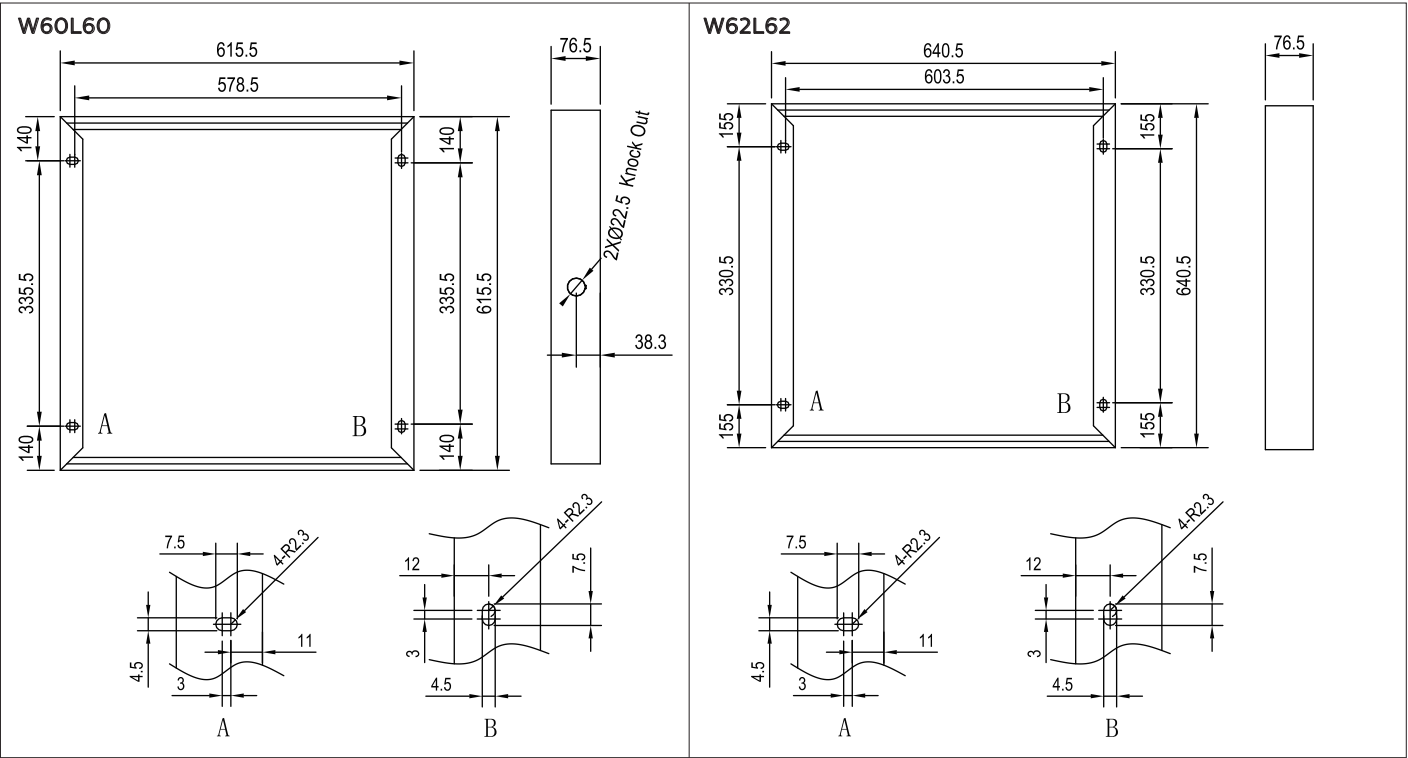

Surface mounted set:
 911401807787: RC159Z SMB W60L60
 911401807887: RC159Z SMB W62L62
 911401807987: RC159Z SMB W30L120

2x
 2x
 (Knock out, not for 62X62)

4x
 W60L60/W62L62: 4x
 W30L120: 6x

Configuration types (Ceiling only)			Size type	
RC159Z SMB W60L60	for RC159Z	W60L60	0.98	
RC159Z SMB W62L62	for RC159Z	W62L62	1.02	
RC159Z SMB W30L120	for RC159Z	W30L120	1.26	

Surface mounted