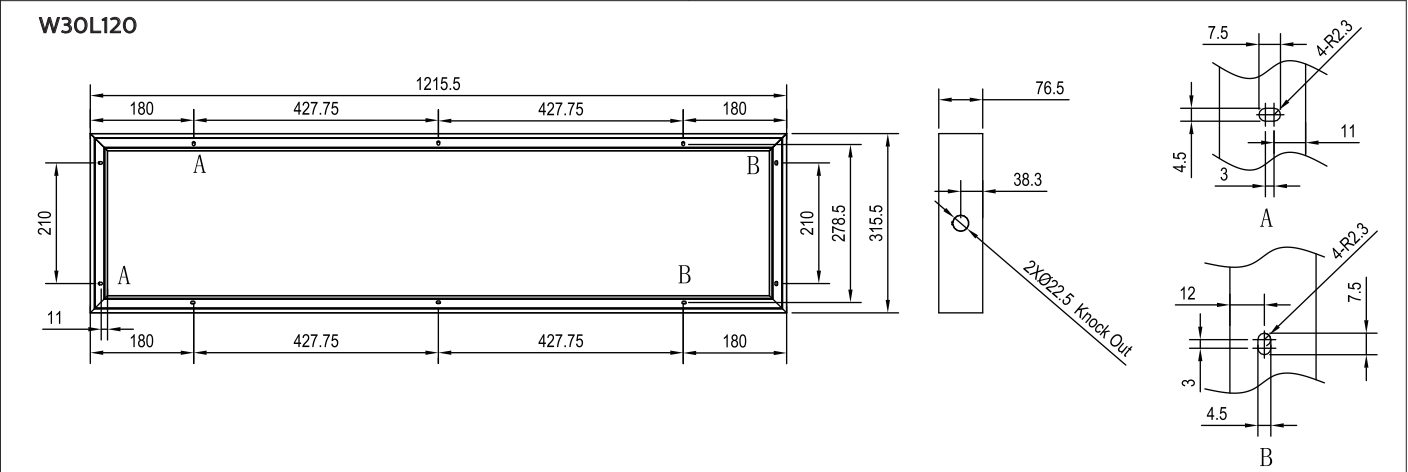

Surface mounted set:
 911401807787: RC159Z SMB W60L60
 911401807887: RC159Z SMB W62L62
 911401807987: RC159Z SMB W30L120

2x
 2x
 (Knock out, not for 62X62)

4x
 W60L60/W62L62: 4x
 W30L120: 6x

Configuration types (Ceiling only)			Size type	
RC159Z SMB W60L60	for RC159Z	W60L60	0.98	
RC159Z SMB W62L62	for RC159Z	W62L62	1.02	
RC159Z SMB W30L120	for RC159Z	W30L120	1.26	

Surface mounted