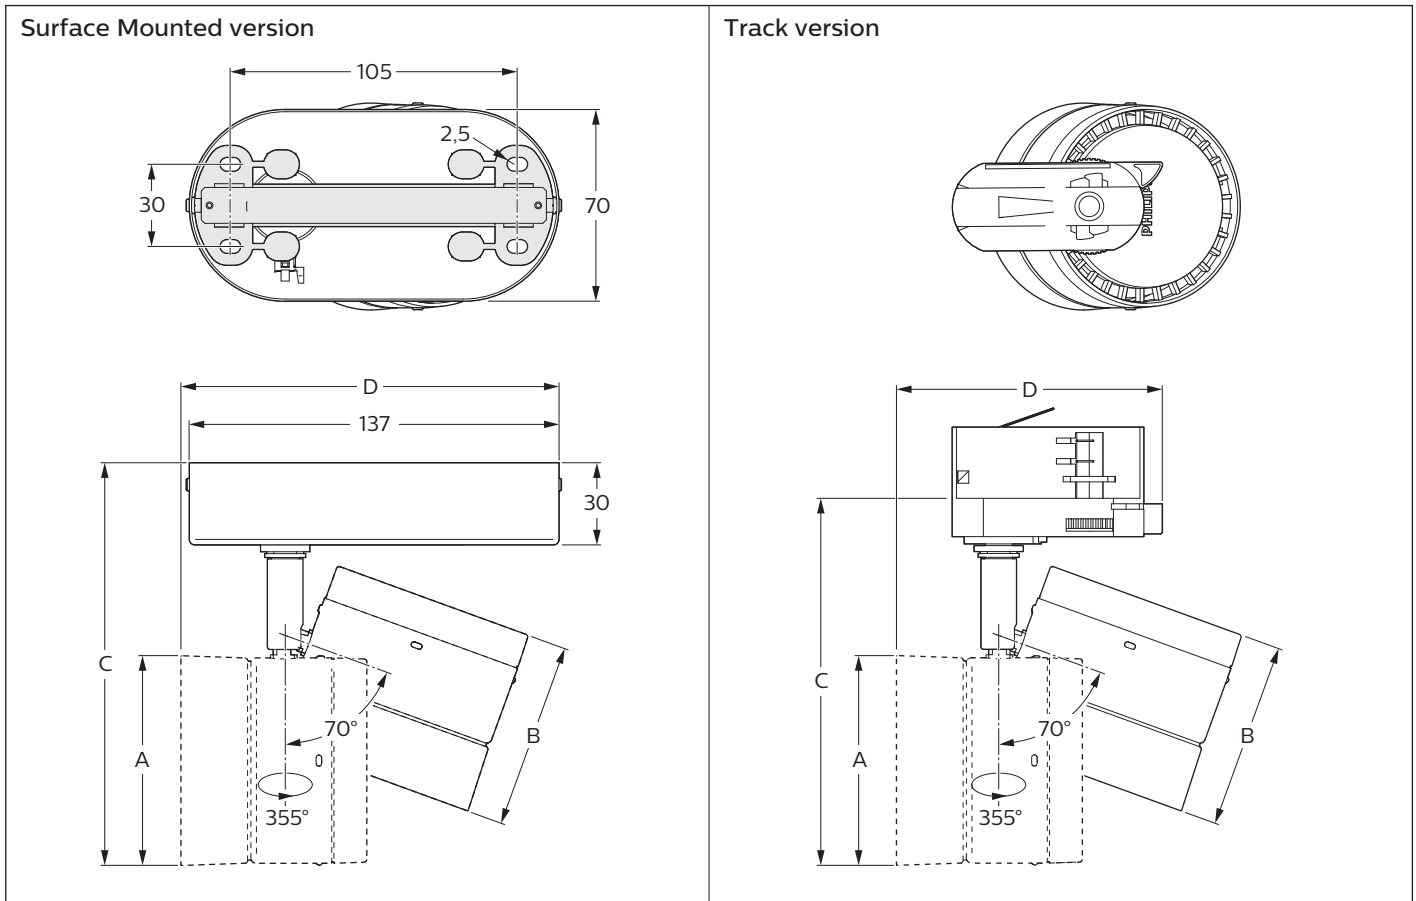

Philips CoreLine Projector ST120

	System		Dimensions in mm				
	lumen	P(W)	A	B	C	D	
ST120T LED8S	800lm	11	77	68	135	102	0,22
ST120C LED8S	800lm	11	77	68	147	138	0,35
ST120T LED24S	2400lm	33	102	128	160	107	0,29
ST120C LED24S	2400lm	33	102	128	172	198	0,42

"This includes the general mounting instructions incl. notes and legend icons. You can find it on www.philips.com/lighting"

	800lm	2400lm
Electrical characteristics		
Inom(mA)	53mA	150mA
Imax (A)	3,4	5,6
Tref(μs)	28	40
MCB	Luminaires Max.	
B-10A	40	40
B-16A	40	40
C-10A	40	40
C-16A	40	40