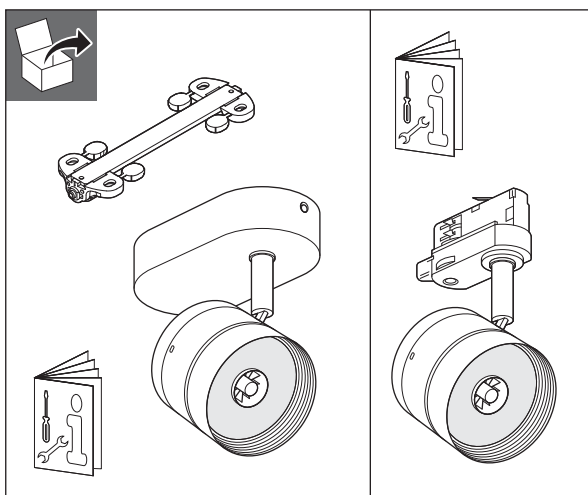

Philips CoreLine Projector ST120

	System		Dimensions in mm				
	lumen	P(W)	A	B	C	D	
ST120T LED8S	800lm	11	77	68	135	102	0,22
ST120C LED8S	800lm	11	77	68	147	138	0,35
ST120T LED24S	2400lm	33	102	128	160	107	0,29
ST120C LED24S	2400lm	33	102	128	172	198	0,42

"This includes the general mounting instructions incl. notes and legend icons. You can find it on www.philips.com/lighting"

	800lm	2400lm
Electrical characteristics		
Inom(mA)	53mA	150mA
Imax (A)	3,4	5,6
Tref(μs)	28	40
MCB	Luminaires Max.	
B-10A	40	40
B-16A	40	40
C-10A	40	40
C-16A	40	40

Inrush current