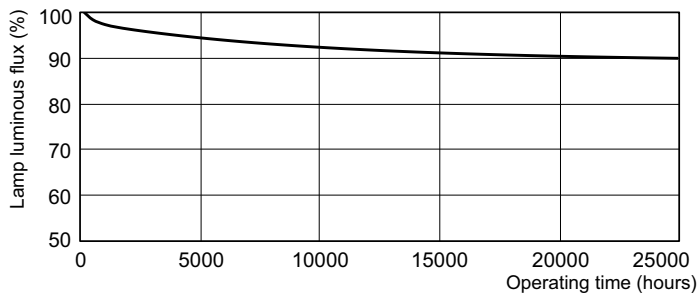

LDLE_TL-D8SE_0001-Life expectancy diagram

LDLM_TL-D8SE_0001-Lumen maintenance diagram