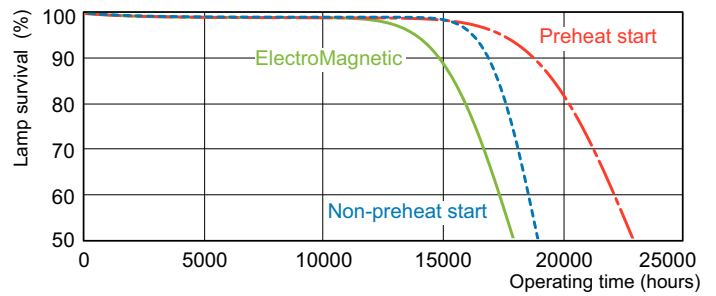

LDLE_TL-D8SE_0002-Life expectancy diagram