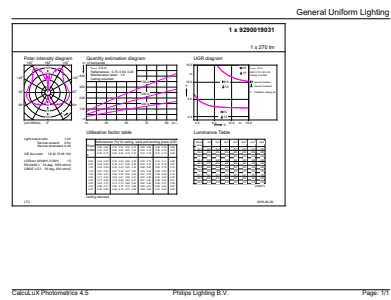

LEDBulb giant 25W E27 G200 840 DIM