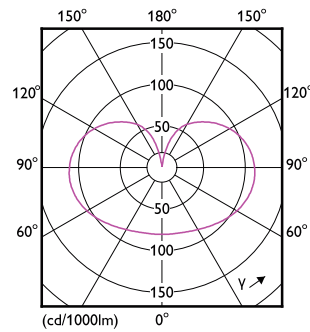

LEDbulb A67 E27 2452lm CL