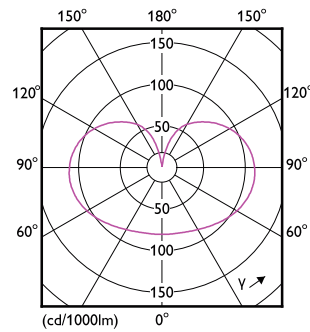

LEDbulb A67 E27 2452lm CL